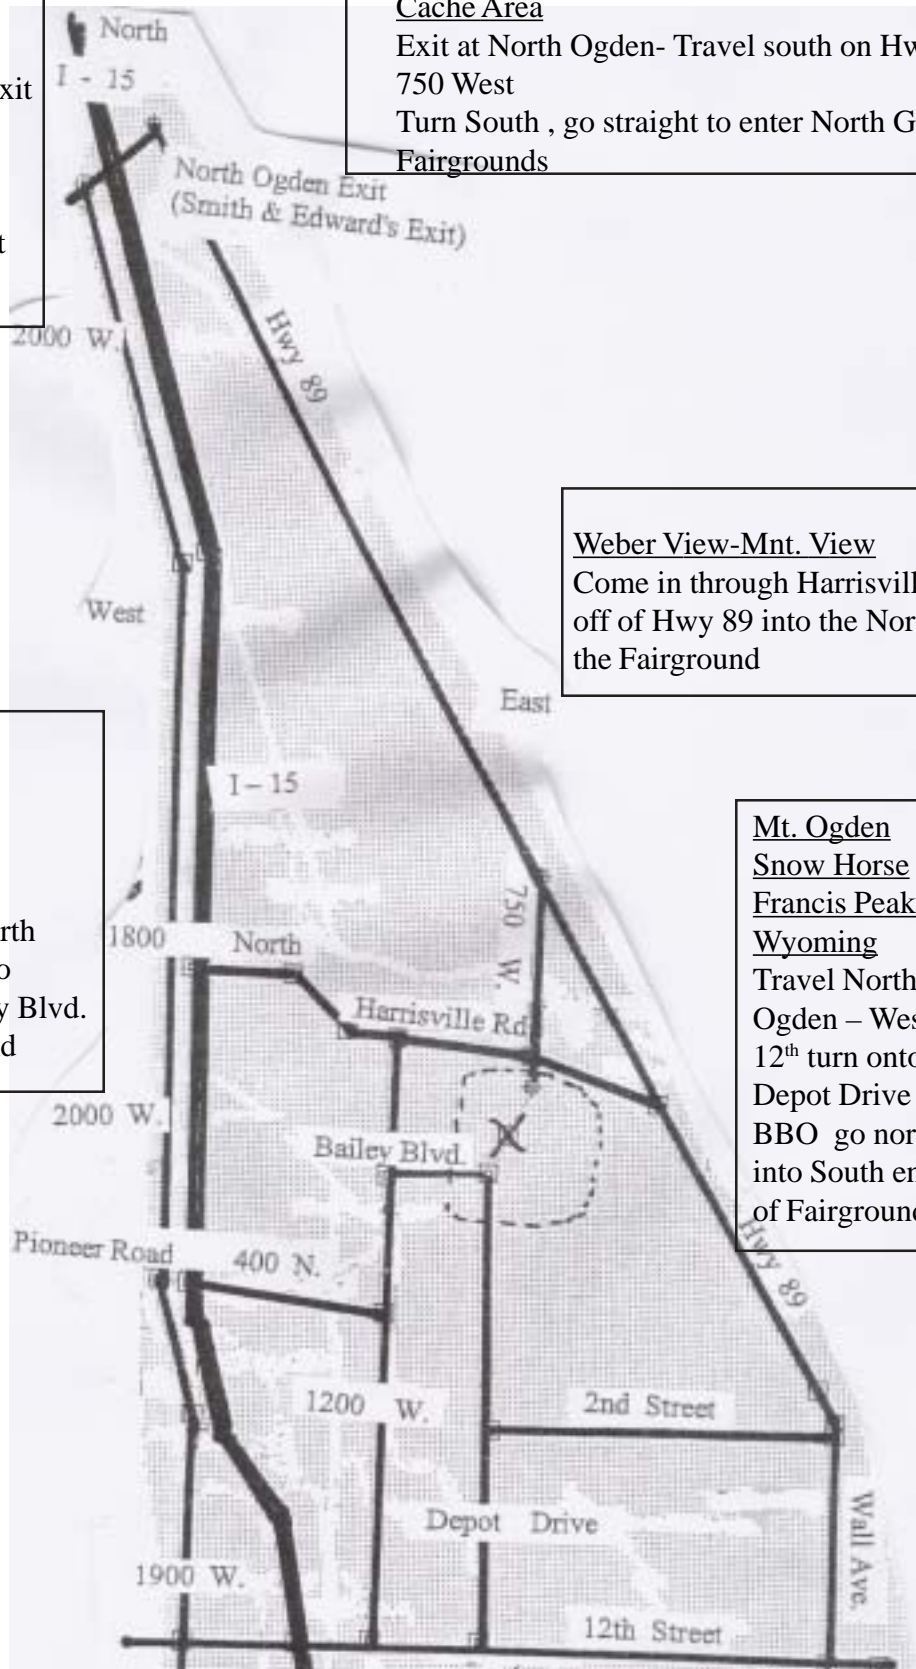

Travel Directions to Jamborall.. PLEASE BE CAREFUL!

Golden Spike

Bird Haven

Come south down I-15- exit at Farr West
North Ogden exit-Take 2000 W. south
To 1800 North- come east to enter the North Gate

Cache Area

Exit at North Ogden- Travel south on Hwy 89 to 750 West
Turn South , go straight to enter North Gate of Fairgrounds

Weber View-Mnt. View

Come in through Harrisville Rd.
off of Hwy 89 into the North Gate of the Fairground

Plain City

Lakeview

Island View

Arrowhead

Come North on 1900 W.
To Pioneer Rd or 400 North
Turn east under I-15 up to 1200 W.- North to Bailey Blvd.
Turn East into Fairground

Mt. Ogden

Snow Horse

Francis Peak

Wyoming

Travel North through Ogden – West on 12th turn onto Depot Drive into BBO go north into South entrance of Fairgrounds

We anticipate I-15 to be under
HEAVY CONSTRUCTION